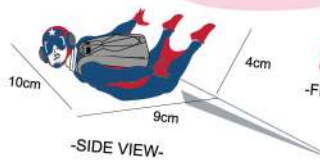

32.9cm

21.9cm

36.6cm

Design Concept

A Slingshot Flying Parachute Skeleton
Size: 10*9*4cm

B Slingshot Flying Parachute Chicken
Size: 10*5*3cm

C Slingshot Flying Parachute Pterodactylus
Size: 10*9*4cm

D Slingshot Flying Parachute Birdman
Size: 10*9*4cm

Shoot N Open

Slingshot Toy
Stretchy
FUN

GIFT SHOP
I SIMOLD. KEYCHAIN. CAST ART. STATIONERY

iSimolds

A Coke

B Apple

A F4025-1ICOO
iSimold Liquid Keychain
Beverage Series
Coke
Size: 3.5*0.5*10cm

B F4025-1NAPO
iSimold Liquid Keychain
Fruit Series
Apple
Size: 6*0.5*5.75cm