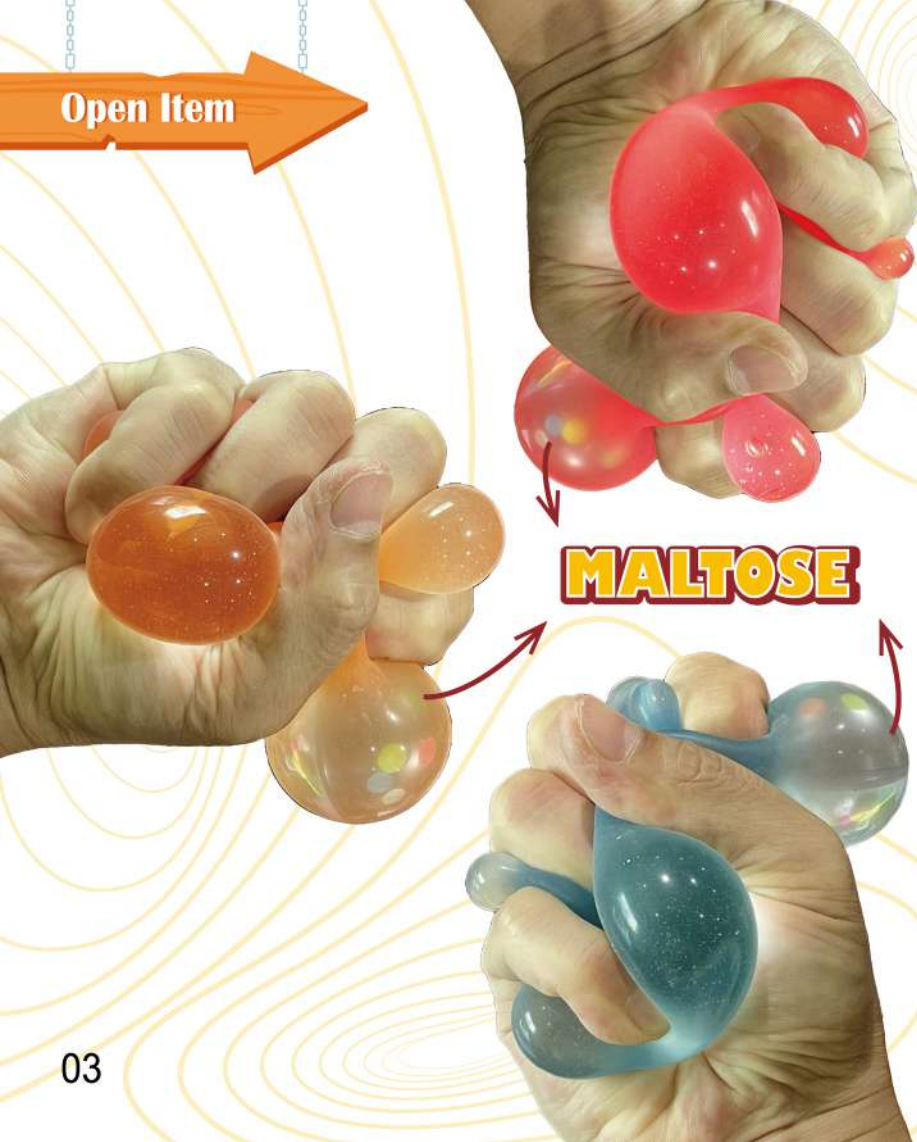

Open Item

iSqueezer
MALTOSE