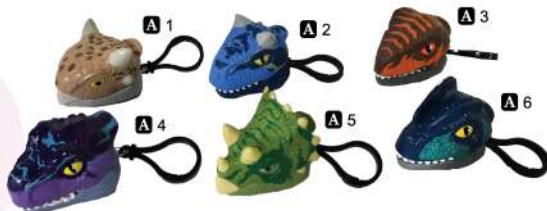

Open Item

**PULLBACK
TOY**

DINOSAUR CLIP CAR