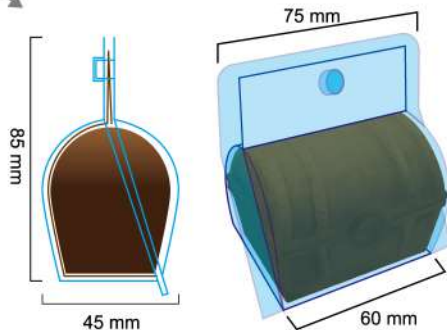

Joint Creation

Paper card folding method