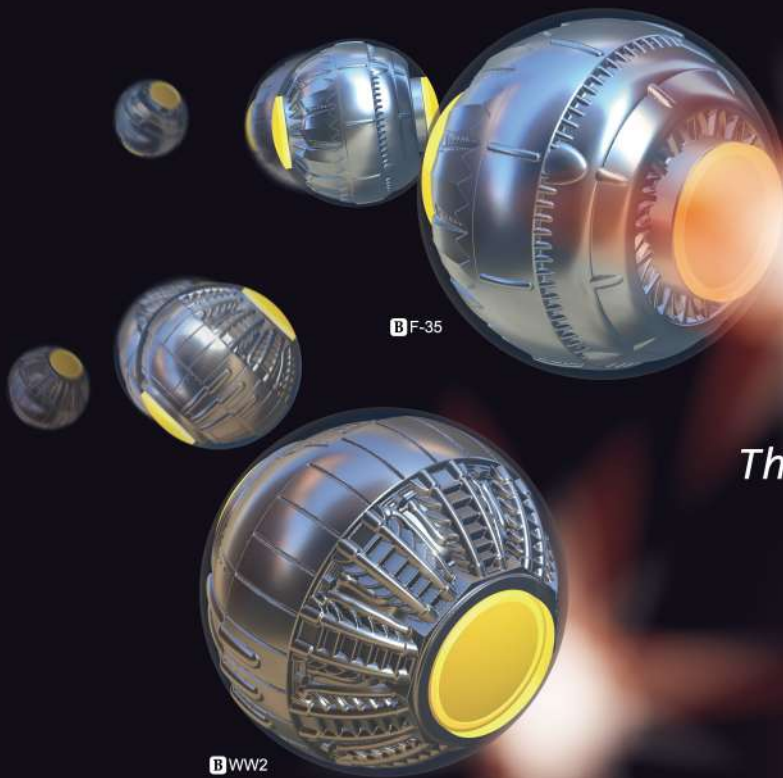

B FY5-F192-C
Emballs
Flash Bouncing Ball
Aircraft Engine Series
Size: Ø6.5cm

*Start the engines...
Throw high, bounce high!*

B F-35

B WW2