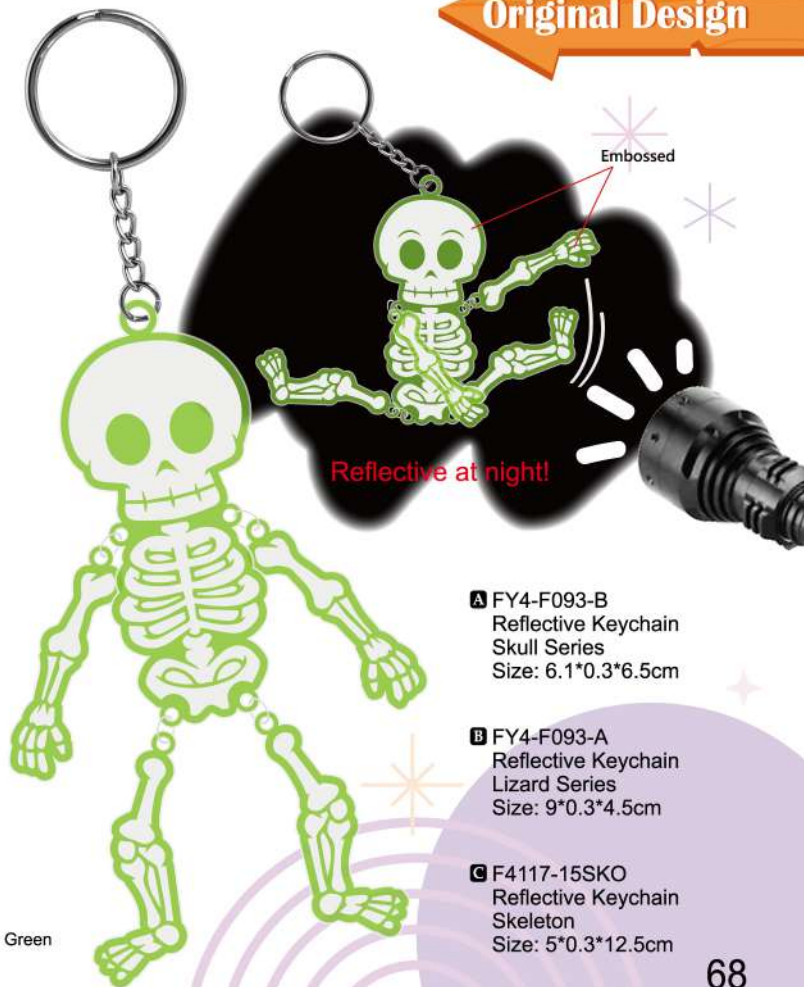

A FY4-F093-B
Reflective Keychain
Skull Series
Size: 6.1*0.3*6.5cm

B FY4-F093-A
Reflective Keychain
Lizard Series
Size: 9*0.3*4.5cm

C F4117-15SKO
Reflective Keychain
Skeleton
Size: 5*0.3*12.5cm

C Green