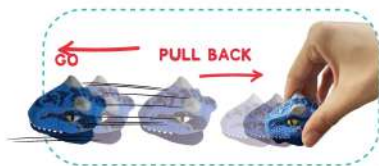

LIGHT UP
ROTATE

Cartoon Car
Emergency Series
Size: 6.7*10.5*8.5cm

REPLACEMENT PARTS

OPEN

LIGHT UP
ROTATE

REPLACEMENT PARTS

Open Item

**PULLBACK
TOY**